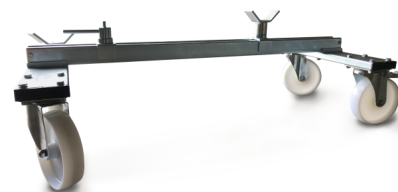

## T10 Transport Dolly

UnoLiner T10 Transport Dolly, equipped with a strong frame and four swivel casters making it perfect for moving damaged vehicles around in your body shop. Roll the damaged vehicle fast and easy onto any UnoLiner *Roll-Over* or *In-Ground* chassis straightening and collision repair frame bench, even if the vehicle has no tires.

### Features

- ✓ Moves damaged vehicles
- ✓ Swivel casters
- ✓ Sturdy and reliable
- ✓ Easy to store

### Technical data

Length	682	mm
Width	360	mm
Height	200	mm