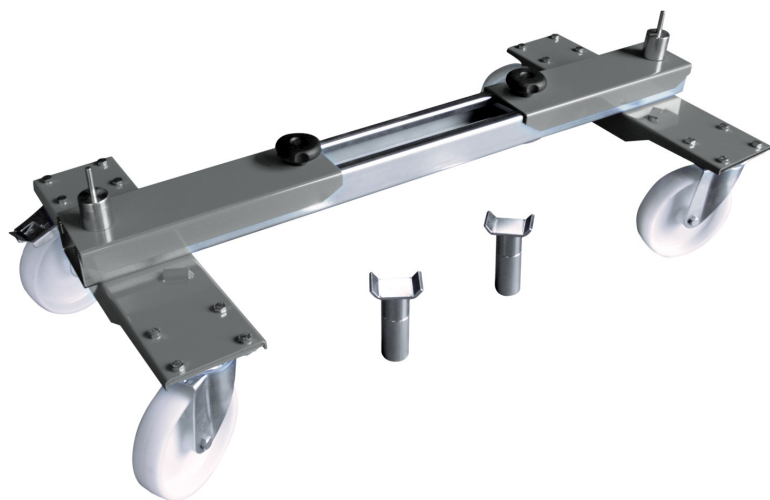

## T10 Transport Dolly

UnoLiner T10 Transport Dolly, equipped with a strong frame and four swivel casters making it perfect for moving damaged vehicles around in your body shop. Roll the damaged vehicle fast and easy onto any UnoLiner *Roll-Over* or *In-Ground* chassis straightening and collision repair frame bench, even if the vehicle has no tires.

### Features

- ✓ Moves damaged vehicles
- ✓ Swivel casters
- ✓ Sturdy and reliable
- ✓ Easy to store

### Technical data

Length	682	mm
Width	360	mm
Height	200	mm